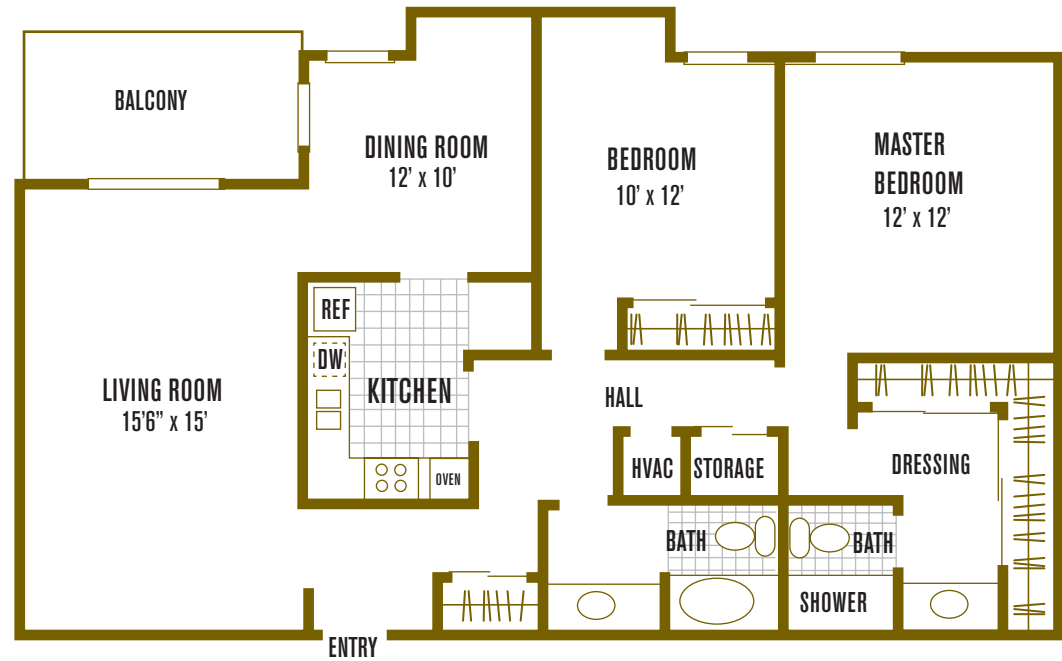

# TOWER

APARTMENT HOMES

2465 Shoreline Drive

Alameda, CA 94501

p: 510.523.4466 | f: 510.523.4470

[www.ExperienceTower.com](http://www.ExperienceTower.com)

## residence 2

2 Bedrooms | 2 Bathrooms | 1175 sq. ft.

notes:

---

---

---

---

---

All room dimensions and square footage are approximate.